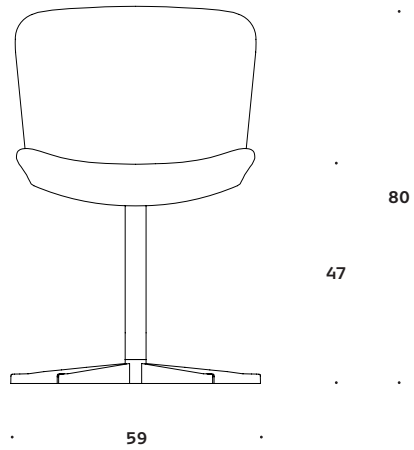

Land Conference

+Halle®

Land Conference

The Land Conference chair is a chair with an elegant expression. Seat and back are reflections of each other. Despite its thin and light expression, the upholstered shell is very comfortable. Part of the Land family that also includes Land Lounge and Land Cantilever.

+Halle®

Dimensions defined in centimeters

Design busk+hertzog
Materials High quality moulded foam. Base in brushed stainless steel. Return swivel
Fabric Available in a range of various fabrics and leather types